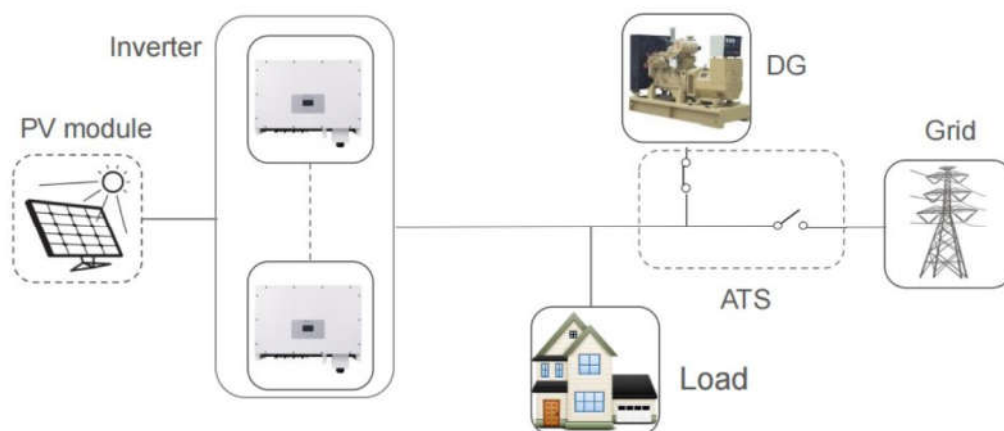

On Grid Solar Systems

On Grid Solar System Details

ON-GRID SOLAR SYSTEMS

An on-grid or grid-tied solar system is a system that works along with the grid. This means that any excess or deficiency of power can be fed to the grid through net metering.

Many residential users are opting for an On-grid solar system as they get a chance to enjoy credit for the excess power their system produces and save on their electricity bills.

You will always have power either from the solar system or from the grid. The On Grid solar systems no need connect to batteries.

ON GRID SOLAR INVERTER

- MPPT tracker, MAX. efficiency up to 97.5%.
- Zero export application, VSG application.
- String intelligent monitoring (optional)
- Wide output voltage range.
- Compact and light design for easy installation.
- Natural cooling;
- Numerous protection functions;
- Phone APP monitoring available.