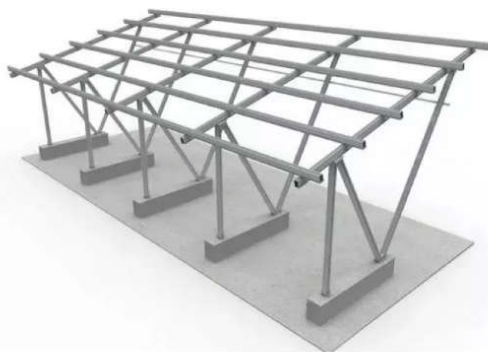

On Grid Solar Systems

On Grid Solar System Details

ON-GRID SOLAR SYSTEMS

An on-grid or grid-tied solar system is a system that works along with the grid. This means that any excess or deficiency of power can be fed to the grid through net metering.

ON GRID SOLAR INVERTER

- MPPT tracker, MAX. efficiency up to 97.5%.
- Zero export application, VSG application.
- String intelligent monitoring (optional)
- Wide output voltage range.
- Compact and light design for easy installation.
- Natural cooling;
- Numerous protection functions;
- Phone APP monitoring available.

SOLAR MOUNTING SYSTEM

- Residential Roof (Pitched Roof).
- Ground Solar Mounting System.
- Car parking solar mounting system.
- Vertical wall solar mounting system.
- Commercial Roof (Flat roof & workshop roof)
- All aluminum structure solar mounting system.
- Strong weather ability, easy for operation.
- Make installation easy and convenient.