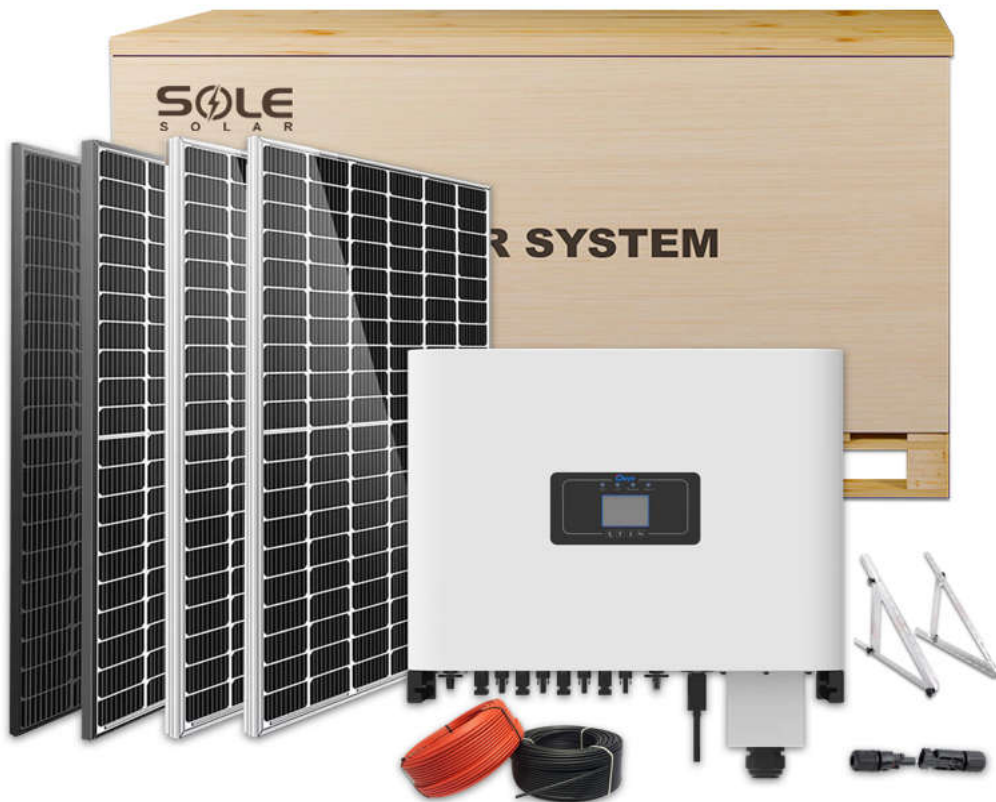

On Grid Solar Systems

On Grid Solar System Details

ON-GRID SOLAR SYSTEMS

An on-grid or grid-tied solar system is a system that works along with the grid. This means that any excess or deficiency of power can be fed to the grid through net metering.

ON GRID SOLAR INVERTER

- MPPT tracker, MAX. efficiency up to 97.5%.
- Zero export application, VSG application.
- String intelligent monitoring (optional)
- Wide output voltage range.
- Compact and light design for easy installation.
- Natural cooling;
- Numerous protection functions;
- Phone APP monitoring available.

SOLAR MOUNTING SYSTEM

- Residential Roof (Pitched Roof).
- Ground Solar Mounting System.
- Car parking solar mounting system.
- Vertical wall solar mounting system.
- Commercial Roof (Flat roof & workshop roof)
- All aluminum structure solar mounting system.
- Strong weather ability, easy for operation.
- Make installation easy and convenient.

SOLAR SYSTEM ACCESSORIES

- Inverter panel connector.
- PV Cable & MC4 Connector.
- PV combiner box(Optional).
- Installation tools.
- Please check the details with SOLE SOLAR before buying,Thanks.

Packing