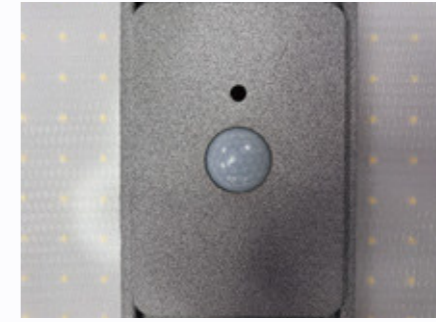

**UFO Series**  
**Solar Garden Light**

30W

35W

LED Switch.

PIR or timing and lighting.

3535 Bridgelux from USA with high brightness.

1	LED Switch
2	LED Lights
3	PIR Motion Sensor
4	Solar Panel
5	Lamp Body
6	Pole

## FEATURES

- Modern round-designed aluminum housing
- Integrated solar light
- Suitable for garden, trial, park, community
- Bridgelux 3535, 160lm/w
- IP65

Item number	UFO-30	UFO-35
Power	30W	35W
Luminous flux	4,800lm	5,600lm
Light source	Bridgelux 3535	
CCT	2700-6500K	
Solar Panel	Monocrystalline 5V 30W	Monocrystalline 5V 35W
Material	Aluminium	
Battery capacity	3.2V 30AH	3.2V 35AH
Charging Time	5-6hours (with enough strong shine)	
Battery life	5-8 years	
Working temp	-20°C-70°C	
IP rating	IP65	
Lighting Time	Lighting 10-12 hours everyday, 3 rainy days	
Net weight	5kgs	6.55kgs
Product size	Φ485*485*125mm	Φ540*540mm
Exp lifespan	50,000h	