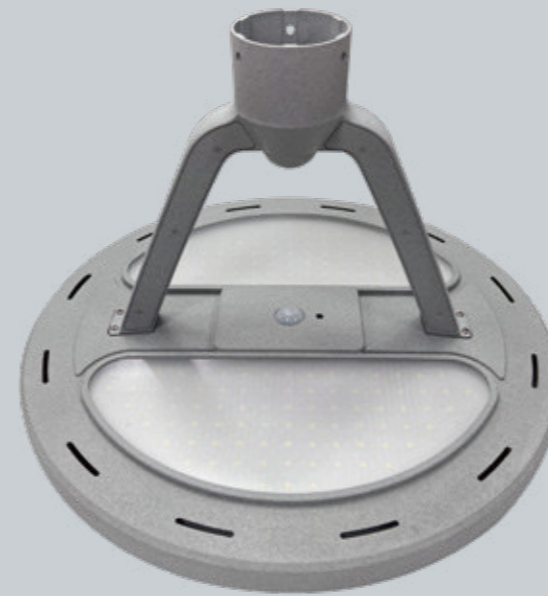

**UFO Series**  
**Solar Garden Light**

30W

35W

LED Switch.

PIR or timing and lighting.

3535 Bridgelux from USA with high brightness.

1	LED Switch
2	LED Lights
3	PIR Motion Sensor
4	Solar Panel
5	Lamp Body
6	Pole

## FEATURES

- Modern round-designed aluminum housing
- Integrated solar light
- Suitable for garden, trial, park, community
- Bridgelux 3535, 160lm/w
- IP65

Item number	UFO-30	UFO-35
Power	30W	35W
Luminous flux	4,800lm	5,600lm
Light source	Bridgelux 3535	
CCT	2700-6500K	
Solar Panel	Monocrystalline 5V 30W	Monocrystalline 5V 35W
Material	Aluminium	
Battery capacity	3.2V 30AH	3.2V 35AH
Charging Time	5-6hours (with enough strong shine)	
Battery life	5-8 years	
Working temp	-20°C-70°C	
IP rating	IP65	
Lighting Time	Lighting 10-12 hours everyday, 3 rainy days	
Net weight	5kgs	6.55kgs
Product size	Φ485*485*125mm	Φ540*540mm
Exp lifespan	50,000h	