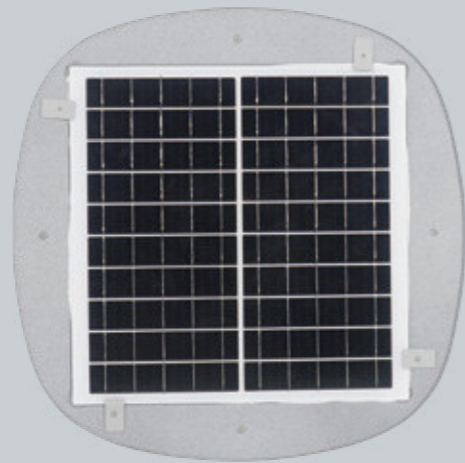

**UFO Series**  
**Solar Garden Light**

30W

35W

LED Switch.

PIR or timing and lighting.

3535 Bridgelux from USA with high brightness.

1	LED Switch
2	LED Lights
3	PIR Motion Sensor
4	Solar Panel
5	Lamp Body
6	Pole

## FEATURES

- Modern round-designed aluminum housing
- Integrated solar light
- Suitable for garden, trial, park, community
- Bridgelux 3535, 160lm/w
- IP65

Item number	UFO-30	UFO-35
Power	30W	35W
Luminous flux	4,800lm	5,600lm
Light source	Bridgelux 3535	
CCT	2700-6500K	
Solar Panel	Monocrystalline 5V 30W	Monocrystalline 5V 35W
Material	Aluminium	
Battery capacity	3.2V 30AH	3.2V 35AH
Charging Time	5-6hours (with enough strong shine)	
Battery life	5-8 years	
Working temp	-20°C-70°C	
IP rating	IP65	
Lighting Time	Lighting 10-12 hours everyday, 3 rainy days	
Net weight	5kgs	6.55kgs
Product size	Φ485*485*125mm	Φ540*540mm
Exp lifespan	50,000h	