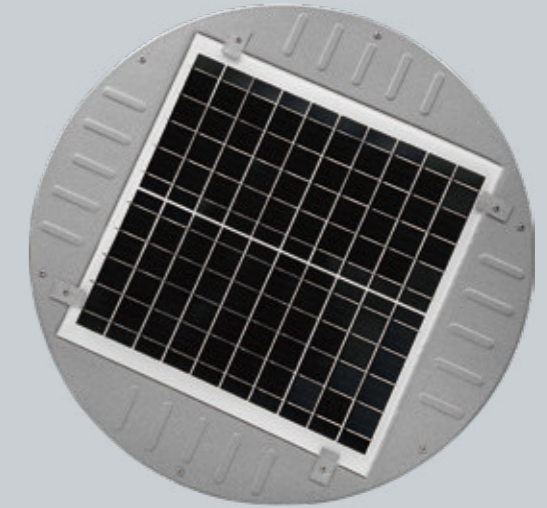

**UFO Series**  
**Solar Garden Light**

30W

35W

LED Switch.

PIR or timing and lighting.

3535 Bridgelux from USA with high brightness.

1	LED Switch
2	LED Lights
3	PIR Motion Sensor
4	Solar Panel
5	Lamp Body
6	Pole

## FEATURES

- Modern round-designed aluminum housing
- Integrated solar light
- Suitable for garden, trial, park, community
- Bridgelux 3535, 160lm/w
- IP65

Item number	UFO-30	UFO-35
Power	30W	35W
Luminous flux	4,800lm	5,600lm
Light source	Bridgelux 3535	
CCT	2700-6500K	
Solar Panel	Monocrystalline 5V 30W	Monocrystalline 5V 35W
Material	Aluminium	
Battery capacity	3.2V 30AH	3.2V 35AH
Charging Time	5-6hours (with enough strong shine)	
Battery life	5-8 years	
Working temp	-20°C-70°C	
IP rating	IP65	
Lighting Time	Lighting 10-12 hours everyday, 3 rainy days	
Net weight	5kgs	6.55kgs
Product size	Φ485*485*125mm	Φ540*540mm
Exp lifespan	50,000h	