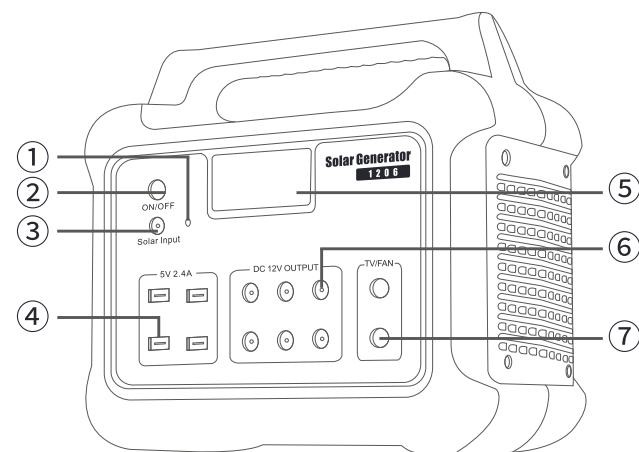

Model	SG1220W	SG1230W	SG1250W
Solar panel	18V 30W with 8M cable	18V 40W with 8M cable	18V 50W with 8M cable
Battery	12V12AH	12V17AH	12.8V20AH
LED Bulb	3W/12V*2pcs 5W/12V*2pcs with 4M cable and switch	3W/12V*3pcs 5W/12V*3pcs with 4M cable and switch	3W/12V*3pcs 5W/12V*3pcs with 4M cable and switch
USB Output	5V-1A *2		
Solar Controller	12V 5A		
Min stereo	Mp3 player, Radio function		
Output voltage	USB 5V Output: 5V-2A(Max) DC 12V Output: 12V-0.5A*6(Max)		
Charging mode	PWM		
Charging time	8-10H		
Fuse	15A		
Package	2pcs/box, 11.9KG 540X350X310mm	2pcs/box, 16.8KG 540X350X310mm	2pcs/box, 16.8KG 540X350X310mm
	Solar panel 10pcs/box 22KG 510X340X375mm	Solar panel 10pcs/box 28KG 675X330X378mm	Solar panel 5pcs/box 15.8KG 690X150X420mm
	Color	Yellow	Yellow

DC Solar Lighting System

SG1250W/1260W

New solar energy storage system

Features

- 5V2.4A USB charging port for fast charging
- Solar monocrystalline panels increase power generation rate by 20%, 20 years service life
- BMS (Battery Management System), 3000 battery cycle life
- High-life LED bulb, durable, independent switch control

Function display

- ① Charging indicator light
- ② Power switch
- ③ Solar panel charging
- ④ 5V2.4A
- ⑤ LED digital display
- ⑥ TV/FAN
- ⑦ DC Output

Model	SG1260W
Solar panel	60W with 8M cable
Solar panel voltage	18V
Solar panel size	760*430*25
Battery	12.8V17Ah
LED bulb	5W/12V*6pcs with 4M cable switch
Side LED power	5W
USB charge port	5V/2A*4
Solar controller	12V-5A
DC output	MAX:8A(12V0.6A*6 & 12V2A*2 & USB)
Charging mode	PWM
Charging time	6-10H
Package	2pcs/CTN,17KG,535*350*315mm Solar panel package:10pcs/CTN,30.5KG